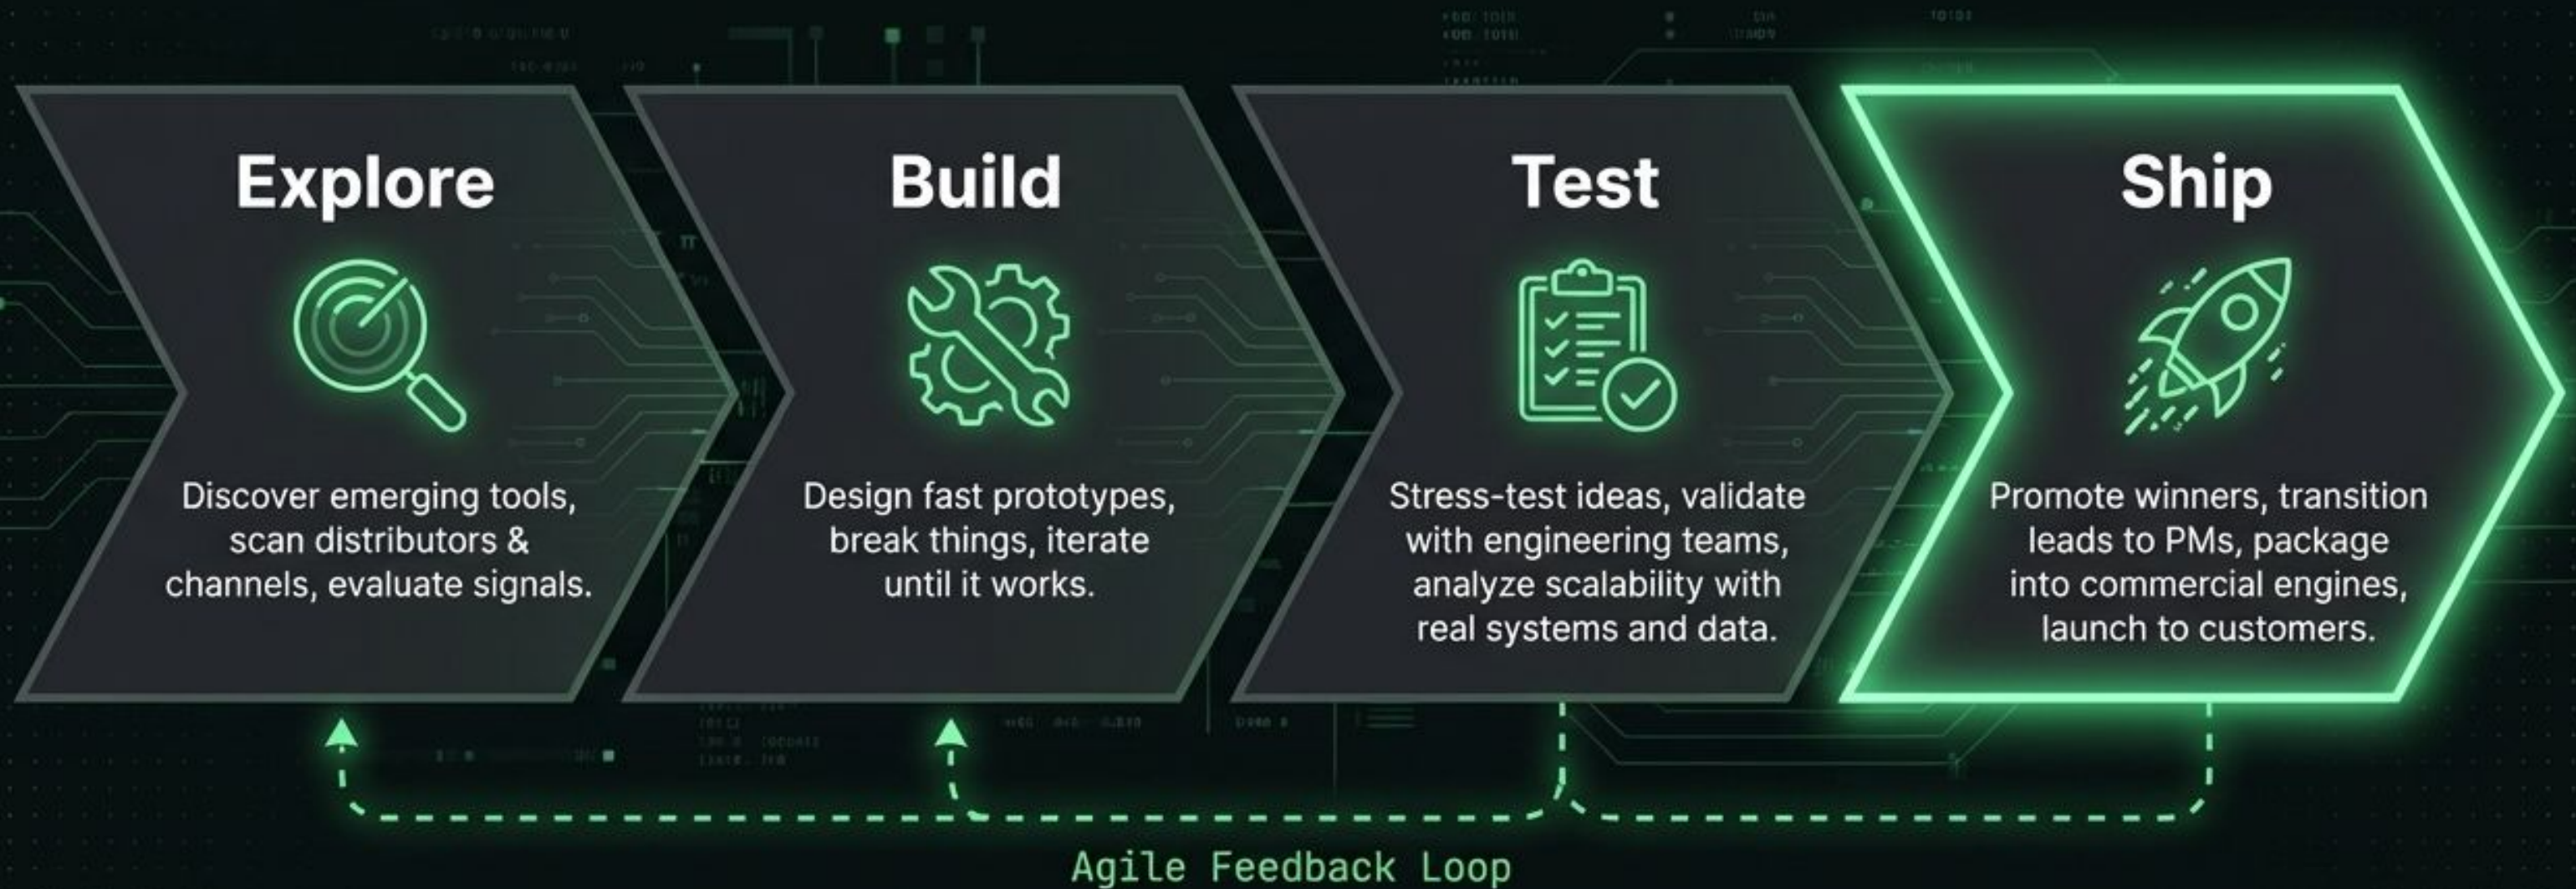

## Automation Frameworks

Workflow layers for repetitive tasks.

## Data Intelligence

Turning raw logs into actionable insights.

# What We're Creating

Every project is built with an eye toward commercial viability inside our ecosystem.

- **AI CloudOps Assistant** | Machine learning analysis for cloud optimization. Intelligent recommendations reducing costs by 30-40%.
- **Security Signal Fusion Layer** | Unifying logs, signals, and alerts into one powerful engine for threat response.
- **Next-Gen Network Intelligence** | Anomaly detection and real-time telemetry preventing user impact.
- **ITMC Automation Builder** | Workflow layer streamlining repetitive engineering tasks.

# The Innovation Pipeline: Explore to Ship

Curiosity-Driven. Fast-Moving. Outcome-Oriented.

**“We don’t theorize about the future. We prototype it — then ship it.”**